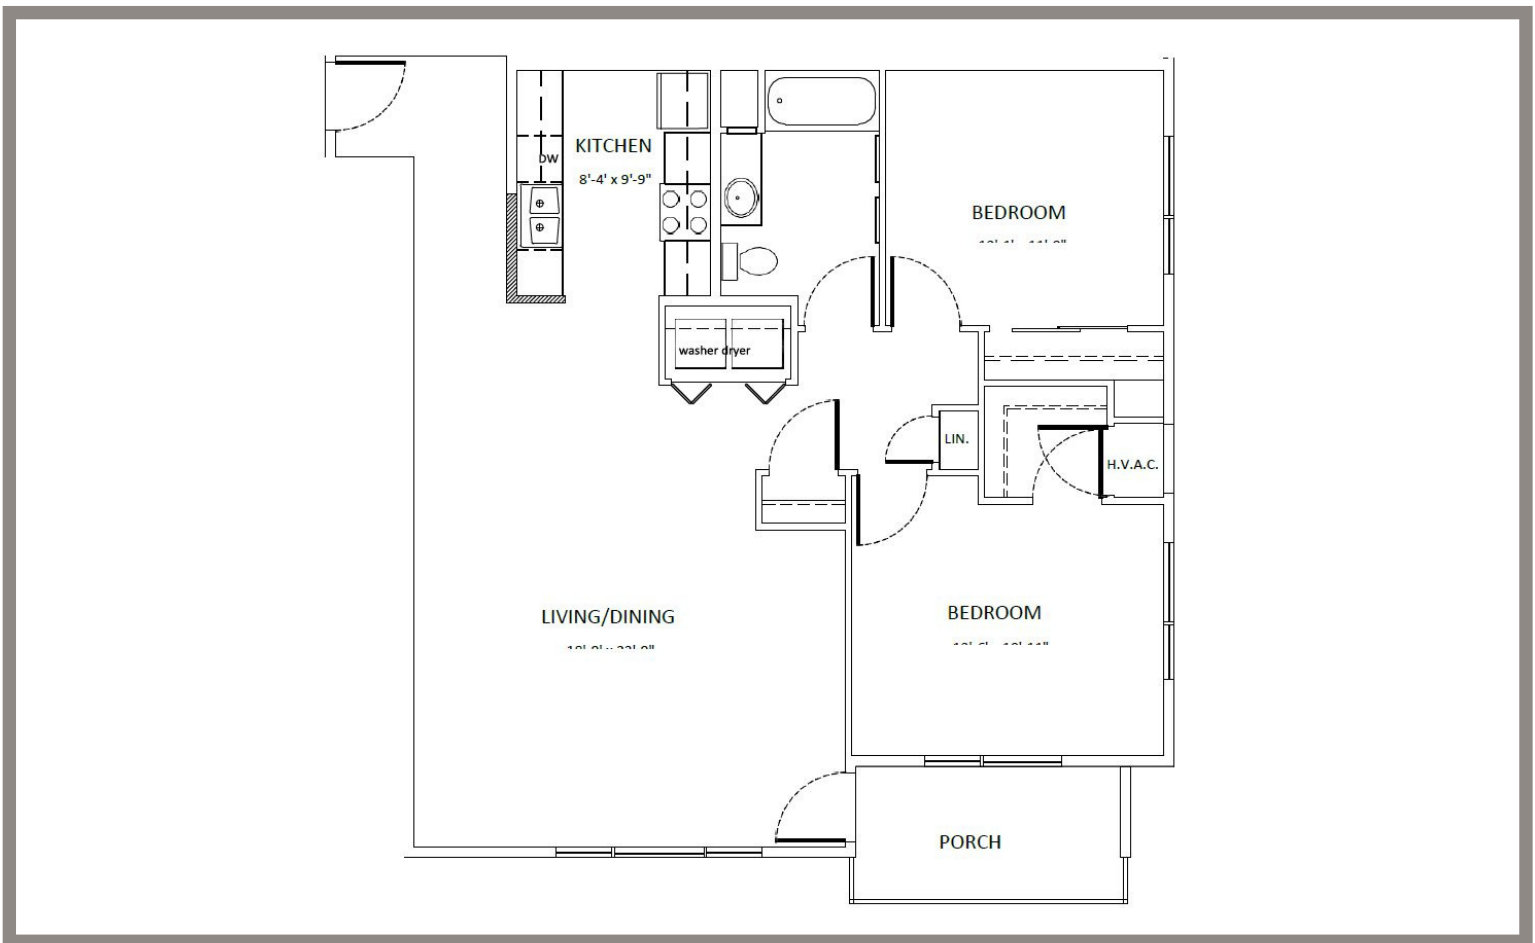

1ST FLOOR

2ND FLOOR

3RD FLOOR

4TH FLOOR

STYLE C-S | 2 BEDROOM / 1 BATHROOM | 1138 SQFT

Floor plan size and dimensions may vary* 

APARTMENT NUMBER: _____ RENT: _____ DATE AVAILABLE: _____

 2232 W Broadway, Madison, WI 53713